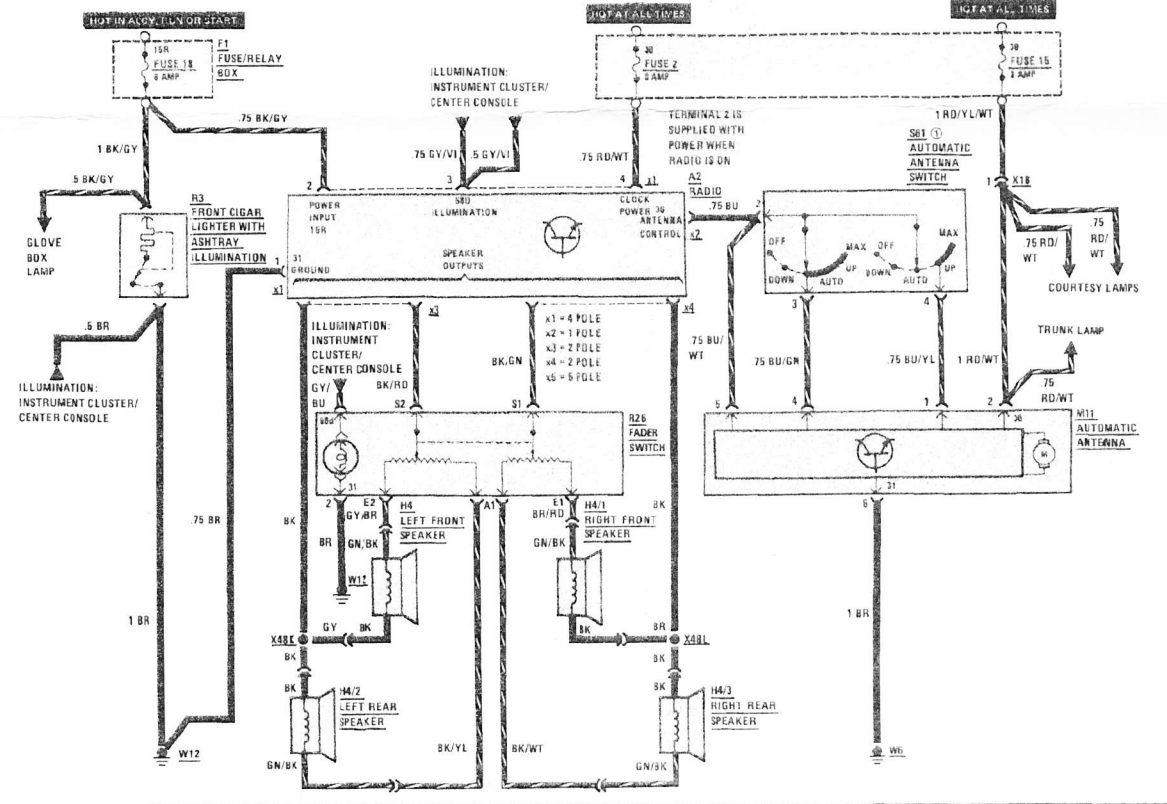

FRONT CIGAR LIGHTER/RADIO/AUTOMATIC ANTENNA

AS OF MY 1986

135

126.0/1

Supplement 10

REVISIONS: ① UP TO MY 1990